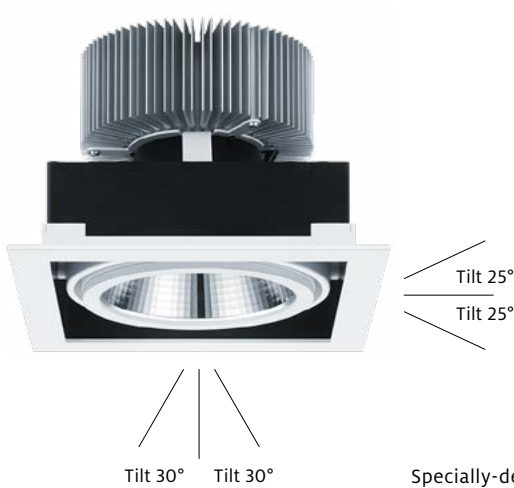

The recessed CARDAN LED blends into interiors almost unnoticed. The frame and luminaire housing, both painted in a discreet finish, form a delicate envelope for the lighting head, which appears to float freely inside. There is no undesirable “black hole” in the ceiling, and the luminaire remains perfectly unobtrusive.

Zumtobel is a brand of Zumtobel AG with its head office in Dornbirn, Vorarlberg (Austria).

ZUMTOBEL

CARDAN LED

Adjustable Performance Lighting

CARDAN LED

Adjustable Performance

With two shapes and wattages available, CARDAN LED is ideally suitable for many different applications. The consistent appearance creates a calm ambience in the room: even when fully adjusted, the trim barely protrudes below the ceiling plane. CARDAN LED is a veritable lighting power package.

Specially-designed gimbal rings allow up to 30° of adjustability, with the trim barely protruding below the ceiling plane.

Spot

Flood

Wideflood

CARDAN LED
round 6"

Installation
Recessed

Delivered Lumens
2100 lm – 2800 lm
3100 lm – 4100 lm
4800 lm – 5000 lm

Delivered Lumens
2100 lm – 2800 lm
3100 lm – 4100 lm
4800 lm – 5000 lm

Color Temperature
3000 K
4000 K

Color Rendering Index
CRI 80+
CRI 90+

Watts
27 W
40 W
60 W

Luminaire Efficacy
up to 104 lm/W

Beam Angles
Spot
Flood
Wide Flood