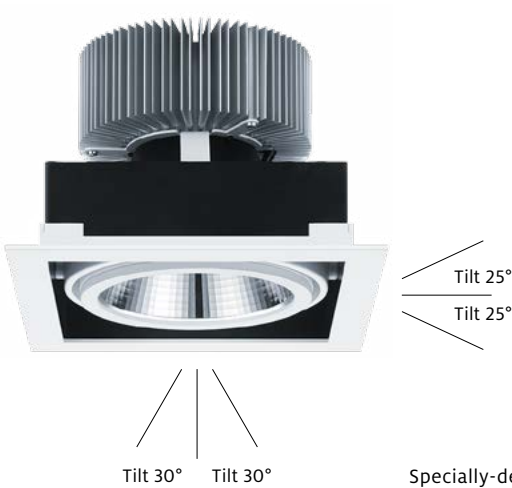

The recessed CARDAN LED blends into interiors almost unnoticed. The frame and luminaire housing, both painted in a discreet finish, form a delicate envelope for the lighting head, which appears to float freely inside. There is no undesirable “black hole” in the ceiling, and the luminaire remains perfectly unobtrusive.

Zumtobel is a brand of Zumtobel AG with its head office in Dornbirn, Vorarlberg (Austria).

ZUMTOBEL

CARDAN LED

Adjustable Performance Lighting

CARDAN LED

Adjustable Performance

With two shapes and wattages available, CARDAN LED is ideally suitable for many different applications. The consistent appearance creates a calm ambience in the room: even when fully adjusted, the trim barely protrudes below the ceiling plane. CARDAN LED is a veritable lighting power package.

Specially-designed gimbal rings allow up to 30° of adjustability, with the trim barely protruding below the ceiling plane.

Spot

Flood

Wideflood

CARDAN LED
round 6"

Installation
Recessed

Delivered Lumens
2100 lm – 2800 lm
3100 lm – 4100 lm
4800 lm – 5000 lm

Delivered Lumens
2100 lm – 2800 lm
3100 lm – 4100 lm
4800 lm – 5000 lm

Color Temperature
3000 K
4000 K

Color Rendering Index
CRI 80+
CRI 90+

Watts
27 W
40 W
60 W

Luminaire Efficacy
up to 104 lm/W

Beam Angles
Spot
Flood
Wide Flood