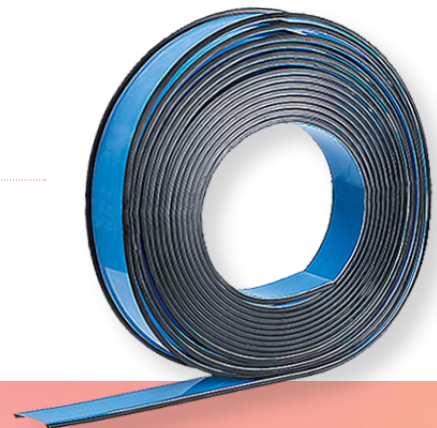

RECESSED SLOTLIGHT LED III

Narrow Widths

2.5" and 4" wide

Dimming Options

0-10V, DALI, LUTRON

Precise Lengths

Specify in 1/8" increments
(min 2 ft)

Opal Flush Optic

Roll lens with a continuous
homogeneous appearance

Lumen Packages

400 lm/ft, 600 lm/ft, 800 lm/ft,
and 1000 lm/ft

Color Rendering

CRI 80+ / CRI 90+

Variety of Finishes

White, Titan, Black, Bronze,
and Custom Colors

Color Temperature

3000K / 3500K / 4000K

Roll Lens Optic

Easily install up to 150' without a seam

AVAILABLE Q3, 2018: Lighted Corners, Sensors and Wireless Controls, 1.5" Width Recessed
AVAILABLE Q4, 2018: Louvres and Asymmetric Optics, Pendant, Wall and Surface Mount
Contact a representative to begin specifying now.