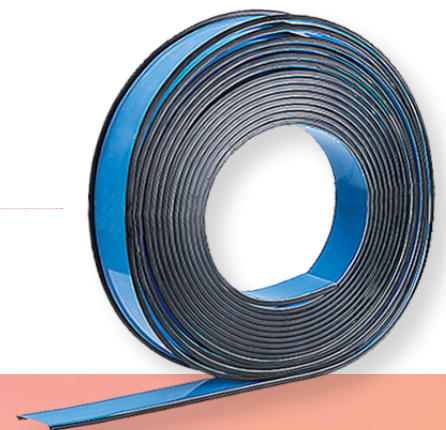

RECESSED SLOTLIGHT LED III

Narrow Widths
1.5," 2.5" and 4" wide

Dimming Options
0-10V, DALI, LUTRON, Sensors
and Wireless Controls

Precise Lengths
Specify in 1/8" increments
(min 2 ft)

Opal Flush Optic
Roll lens with a continuous
homogeneous appearance.
Asymmetric lens optic
also available

Lumen Packages
400 lm/ft, 600 lm/ft, 800 lm/ft,
and 1000 lm/ft

Color Rendering
CRI 80+ / CRI 90+

Variety of Finishes
White, Silver, Black, and
Custom Colors

Color Temperature
3000K / 3500K / 4000K

Louver Finishes
Matte and gloss black,
matte white and specular

Roll Lens Optic
Easily install up to 150' without a seam

RECESSED CORNERS ALSO AVAILABLE

ADDITIONAL MOUNTING OPTIONS: Pendant, Wall and Surface
Contact a representative to begin specifying now.