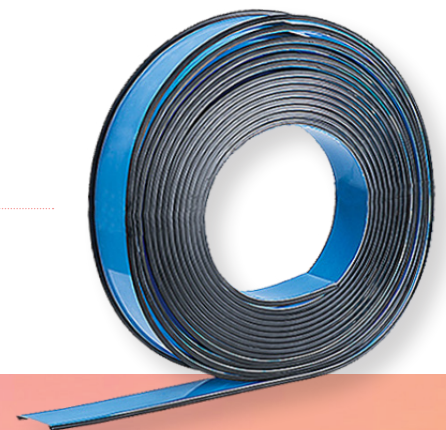

PENDANT | WALL SLOTLIGHT LED III

Narrow Widths
1.5," 2.5" and 4" wide

Dimming Options
0-10V, DALI, LUTRON

**Sensors and
Wireless Controls**

Precise Lengths
Specify in 1/8"
increments (min 2 ft)

Opal Flush Optic
Roll lens with a continuous
homogeneous appearance.
Asymmetric lens optic
also available

Lumen Packages
400 lm/ft, 600 lm/ft, 800 lm/ft,
and 1000 lm/ft

Color Rendering
CRI 80+ / CRI 90+

Color Temperature
3000K / 3500K / 4000K

Louver Finishes
Matte and gloss black,
matte white and specular

Variety of Finishes
White, Silver, Black, Bronze,
and Custom Colors

Roll Lens Optic
Easily install up to 150' without a seam

CORNERS ALSO AVAILABLE

ADDITIONAL MOUNTING OPTIONS: Recessed and Surface
Contact a representative to begin specifying now.