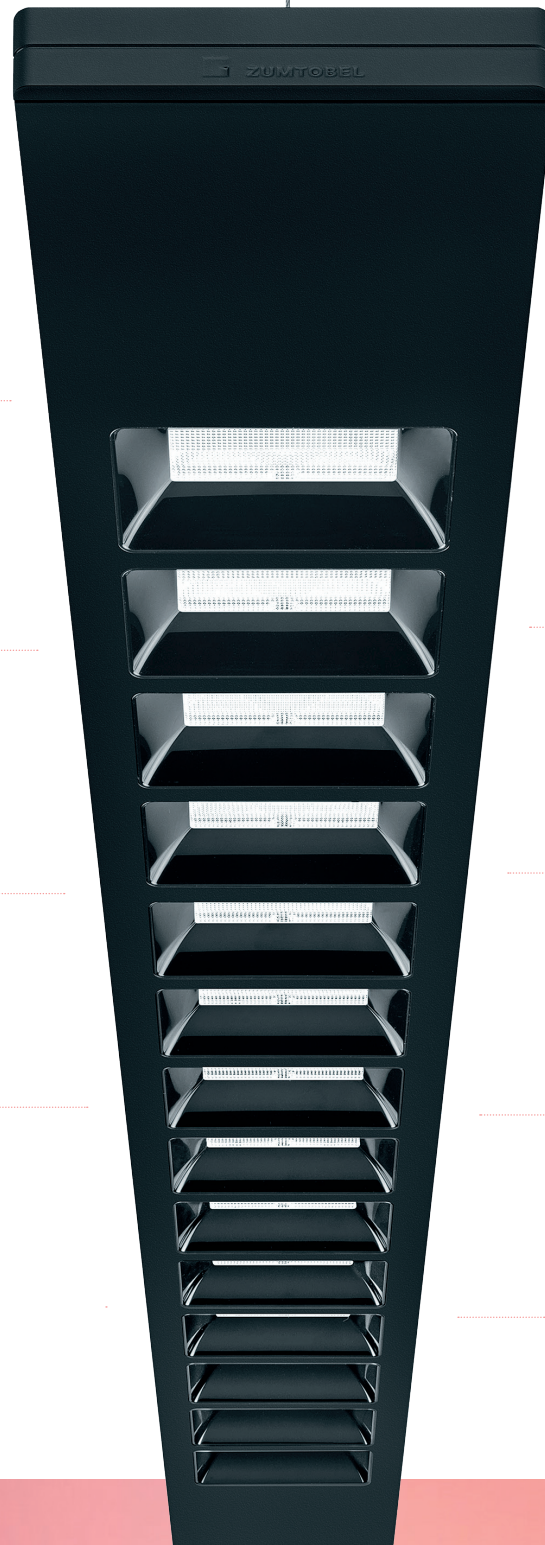

CLARIS EVO

24 Color Combinations

Differentiate from the norm with a personal touch

Reflectors

Matt White, Gloss White, Matt Black, Gloss Black, Matt Silver, and Gloss Silver

Housing Colors

Black, White, Silver, and Bronze

Color Rendering

CRI 80+

Light and Slim

Visible height of only 1" and 5" width

Light Quality

Pleasant glare free downlight and batwing indirect distribution

Lumens

1100 lm/ft at 129 lm/W