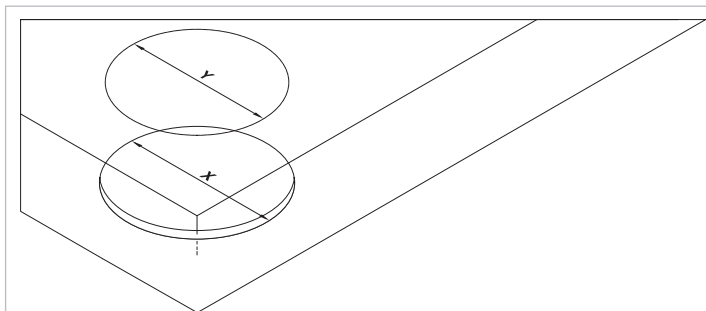

ONDARIA 24", 34", 45" Recessed Mounted

DO NOT REMOVE THE LED ASSEMBLY. THIS WILL VOID THE WARRANTY. CALL ZUMTOBEL AT 1-800-448-4131 FOR QUESTIONS.

STANDARD INSTALLATION

	X	Y
24"	24-1/4"	22-1/8"
34"	35-1/4"	33-1/8"
45"	46-1/4"	44-1/8"

1 Make Ceiling Cutout as per dimensions. Mark circle on upper section of ceiling as per dimensions.