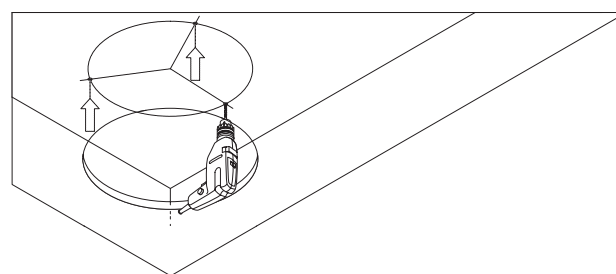

2 Mark Positions on upper ceiling, 120 degrees apart. Drill holes in these positions.