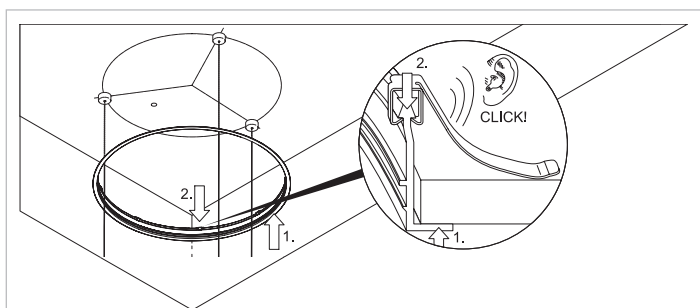

#### **IMPORTANT PREINSTALLATION NOTE**

These instructions are for sheetrock ceilings only.

*The following installation instructions relate to the options below*

ONDARIA 24", 34", 45" Recessed Mounted

DO NOT REMOVE THE LED ASSEMBLY. THIS WILL VOID THE WARRANTY. CALL ZUMTOBEL AT 1-800-448-4131 FOR QUESTIONS.

STANDARD INSTALLATION

	X	Y
24"	24-1/4"	22-1/8"
34"	35-1/4"	33-1/8"
45"	46-1/4"	44-1/8"

**1 Make Ceiling Cutout** as per dimensions. Mark circle on upper section of ceiling as per dimensions.

**2 Mark Positions** on upper ceiling, 120 degrees apart. Drill holes in these positions.

**3 Attach One End of Connector** to upper section of ceiling with anchor.  
**4 Thread Cable** through other end of connector, then connect the two ends.

Number of support springs needed	
24"	6
34"	9
45"	12