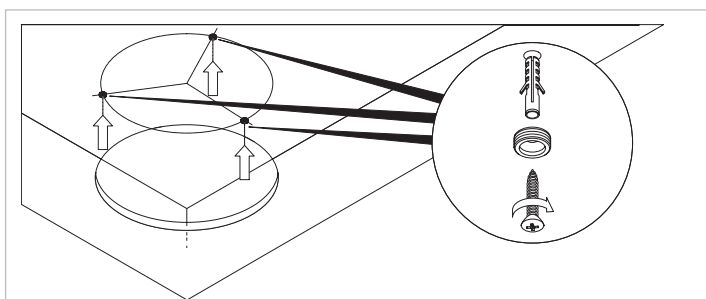

#### **IMPORTANT PREINSTALLATION NOTE**

These instructions are for sheetrock ceilings only.

*The following installation instructions relate to the options below*

ONDARIA 24", 34", 45" Recessed Mounted

DO NOT REMOVE THE LED ASSEMBLY. THIS WILL VOID THE WARRANTY. CALL ZUMTOBEL AT 1-800-448-4131 FOR QUESTIONS.

STANDARD INSTALLATION

	X	Y
24"	24-1/4"	22-1/8"
34"	35-1/4"	33-1/8"
45"	46-1/4"	44-1/8"

**1 Make Ceiling Cutout** as per dimensions. Mark circle on upper section of ceiling as per dimensions.

**2 Mark Positions** on upper ceiling, 120 degrees apart. Drill holes in these positions.

**3 Attach One End of Connector** to upper section of ceiling with anchor.  
**4 Thread Cable** through other end of connector, then connect the two ends.

Number of support springs needed	
24"	6
34"	9
45"	12