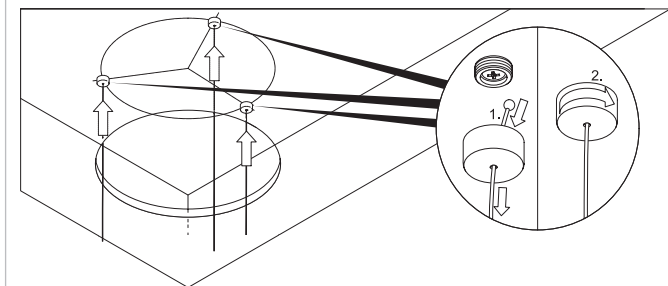

#### **IMPORTANT PREINSTALLATION NOTE**

These instructions are for sheetrock ceilings only.

*The following installation instructions relate to the options below*

ONDARIA 24", 34", 45" Recessed Mounted

DO NOT REMOVE THE LED ASSEMBLY. THIS WILL VOID THE WARRANTY. CALL ZUMTOBEL AT 1-800-448-4131 FOR QUESTIONS.

STANDARD INSTALLATION

	X	Y
24"	24-1/4"	22-1/8"
34"	35-1/4"	33-1/8"
45"	46-1/4"	44-1/8"

**1 Make Ceiling Cutout** as per dimensions. Mark circle on upper section of ceiling as per dimensions.

**2 Mark Positions** on upper ceiling, 120 degrees apart. Drill holes in these positions.

**3 Attach One End of Connector** to upper section of ceiling with anchor.  
**4 Thread Cable** through other end of connector, then connect the two ends.

Number of support springs needed	
24"	6
34"	9
45"	12