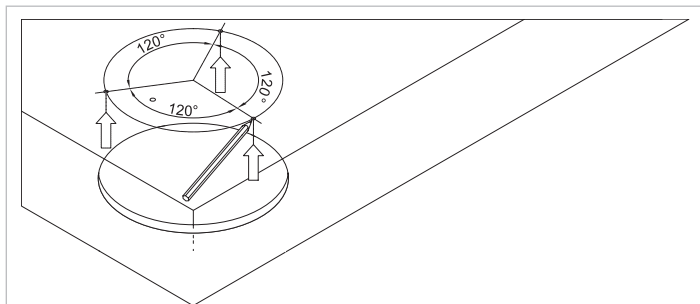

2 Mark Positions on upper ceiling, 120 degrees apart. Drill holes in these positions.