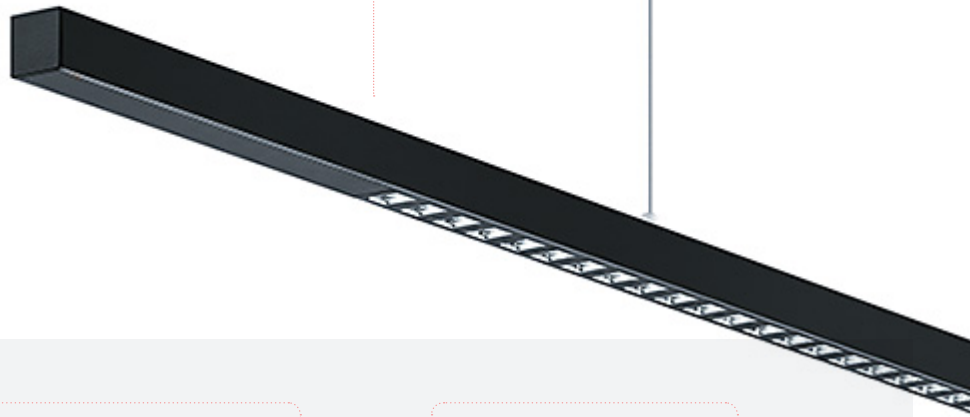

LINETIK Pendant

Light Magic

Power feed through suspension cables

Housing Colors

Black, White, Silver

Minimalist Appeal

Section dimensions only
1" high x 1" wide

Color Rendering

CRI 80+

Distribution Characteristics

35% direct distribution and
65% indirect distribution

Available Dimming

0-10V DALI (for separate
control of uplight and
downlight)

Light Quality

Glare-free downlight –
UGR < 16 and wide indirect
uniform distribution