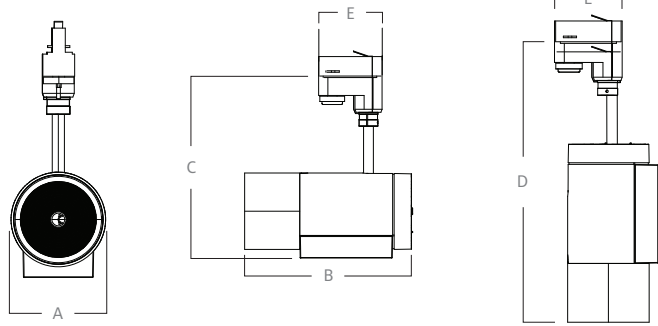

Suitable for dry Locations

Trackhead Order Code

ARCZF	M	07	900	A	6	7	8
--------------	----------	-----------	------------	----------	---	---	---

1	FIXTURE	ARCZF ARCOS ZF
2	SIZE	M Medium
3	OUTPUT	07 750 lm
4	LED MODULE	900 Tunable White
5	BEAM SPREAD	A Spot – Wide Flood (16° - 30°)
6	FINISH	AZ Anthracite ¹ WH White
7	ADAPTER	GAC Pulse Track XTSC 120 V ² TEK TEK 120 V
8	CONTROL	P Potentiometer W Wireless

* Superspot only available with accessory and is fixed beam

Track Order Code

Track elements must be ordered separately. Consult Pulse / TEK Global Trac™ specification sheets for order codes.

We reserve the right to change, without notice, specifications or materials. Supporting documentation found on zumtobel.us are the most recent versions and supersede all other versions that exist in any other printed or electronic form.

Light Distribution

20 W Spot | 16°

Dimensions

	A	B	C	D	E
M	4" (101 mm)	8.75" (223 mm)	9.50" (241 mm)	13.70" (348 mm)	GAC 4" (101 mm)
L	4.75" (121 mm)	10.90" (277 mm)	10.43" (265 mm)	15.86" (403 mm)	TEK 3.25" (82 mm)