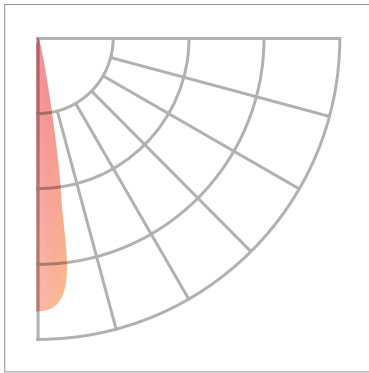

Light Distribution

20 W Spot | 16°

Dimensions

	A	B	C	D	E
M	4" (101 mm)	8.75" (223 mm)	9.50" (241 mm)	13.70" (348 mm)	GAC 4" (101 mm)
L	4.75" (121 mm)	10.90" (277 mm)	10.43" (265 mm)	15.86" (403 mm)	TEK 3.25" (82 mm)